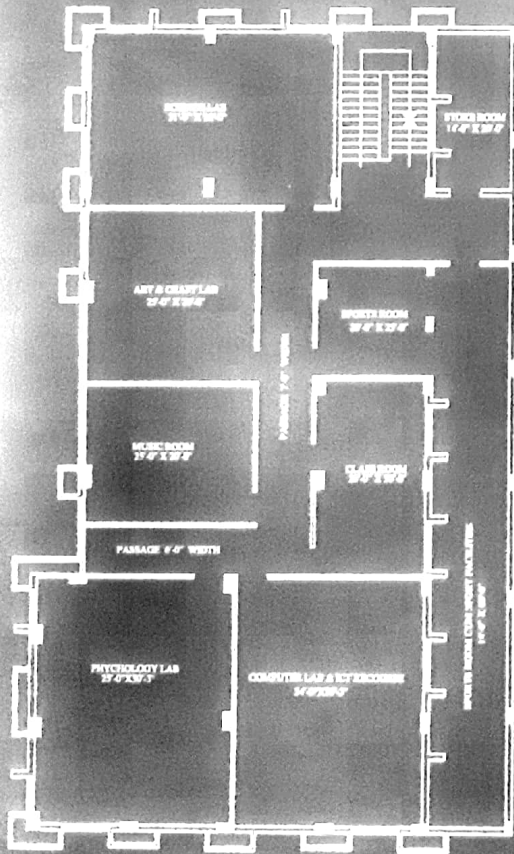

CHANDRAWATI B.Ed. COLLEGE, SHELRAN KOTWALI TA. JONNAPUR, JALGAON

UNIT OF - CHANDRAWATI UNIVERSITY, JALGAON

NAME OF COURSE - B.A.BED (2 YEAR)

SECOND FLOOR

FIRST FLOOR

SECOND FLOOR

FIRST FLOOR

TOTAL AREA :- 24883.00 Sq.Mtr.  
 BUILT UP AREA :- 46862 Sq.Mtr.  
 FLOOR UP AREA :- 50779.11 Sq.Mtr.