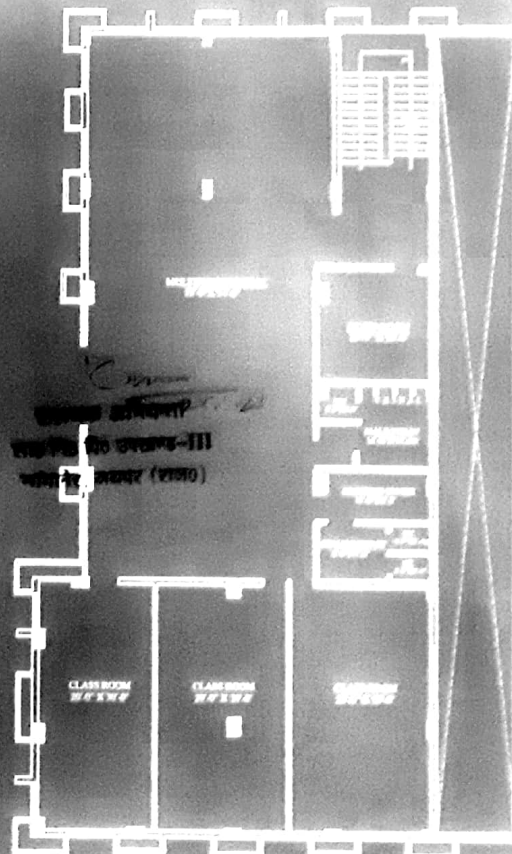

CHANDRAWATI B.Ed. COLLEGE, SHELRAN KOTWALI TA. JONNAPUR, JALGAON

UNIT OF - CHANDRAWATI UNIVERSITY, JALGAON

NAME OF COURSE - B.A.BED (2 YEAR)

SECOND FLOOR

FIRST FLOOR

SECOND FLOOR

FIRST FLOOR

TOTAL AREA :- 24883.00 Sq.Mtr.  
 BUILT UP AREA :- 46862 Sq.Mtr.  
 FLOOR UP AREA :- 50779.11 Sq.Mtr.